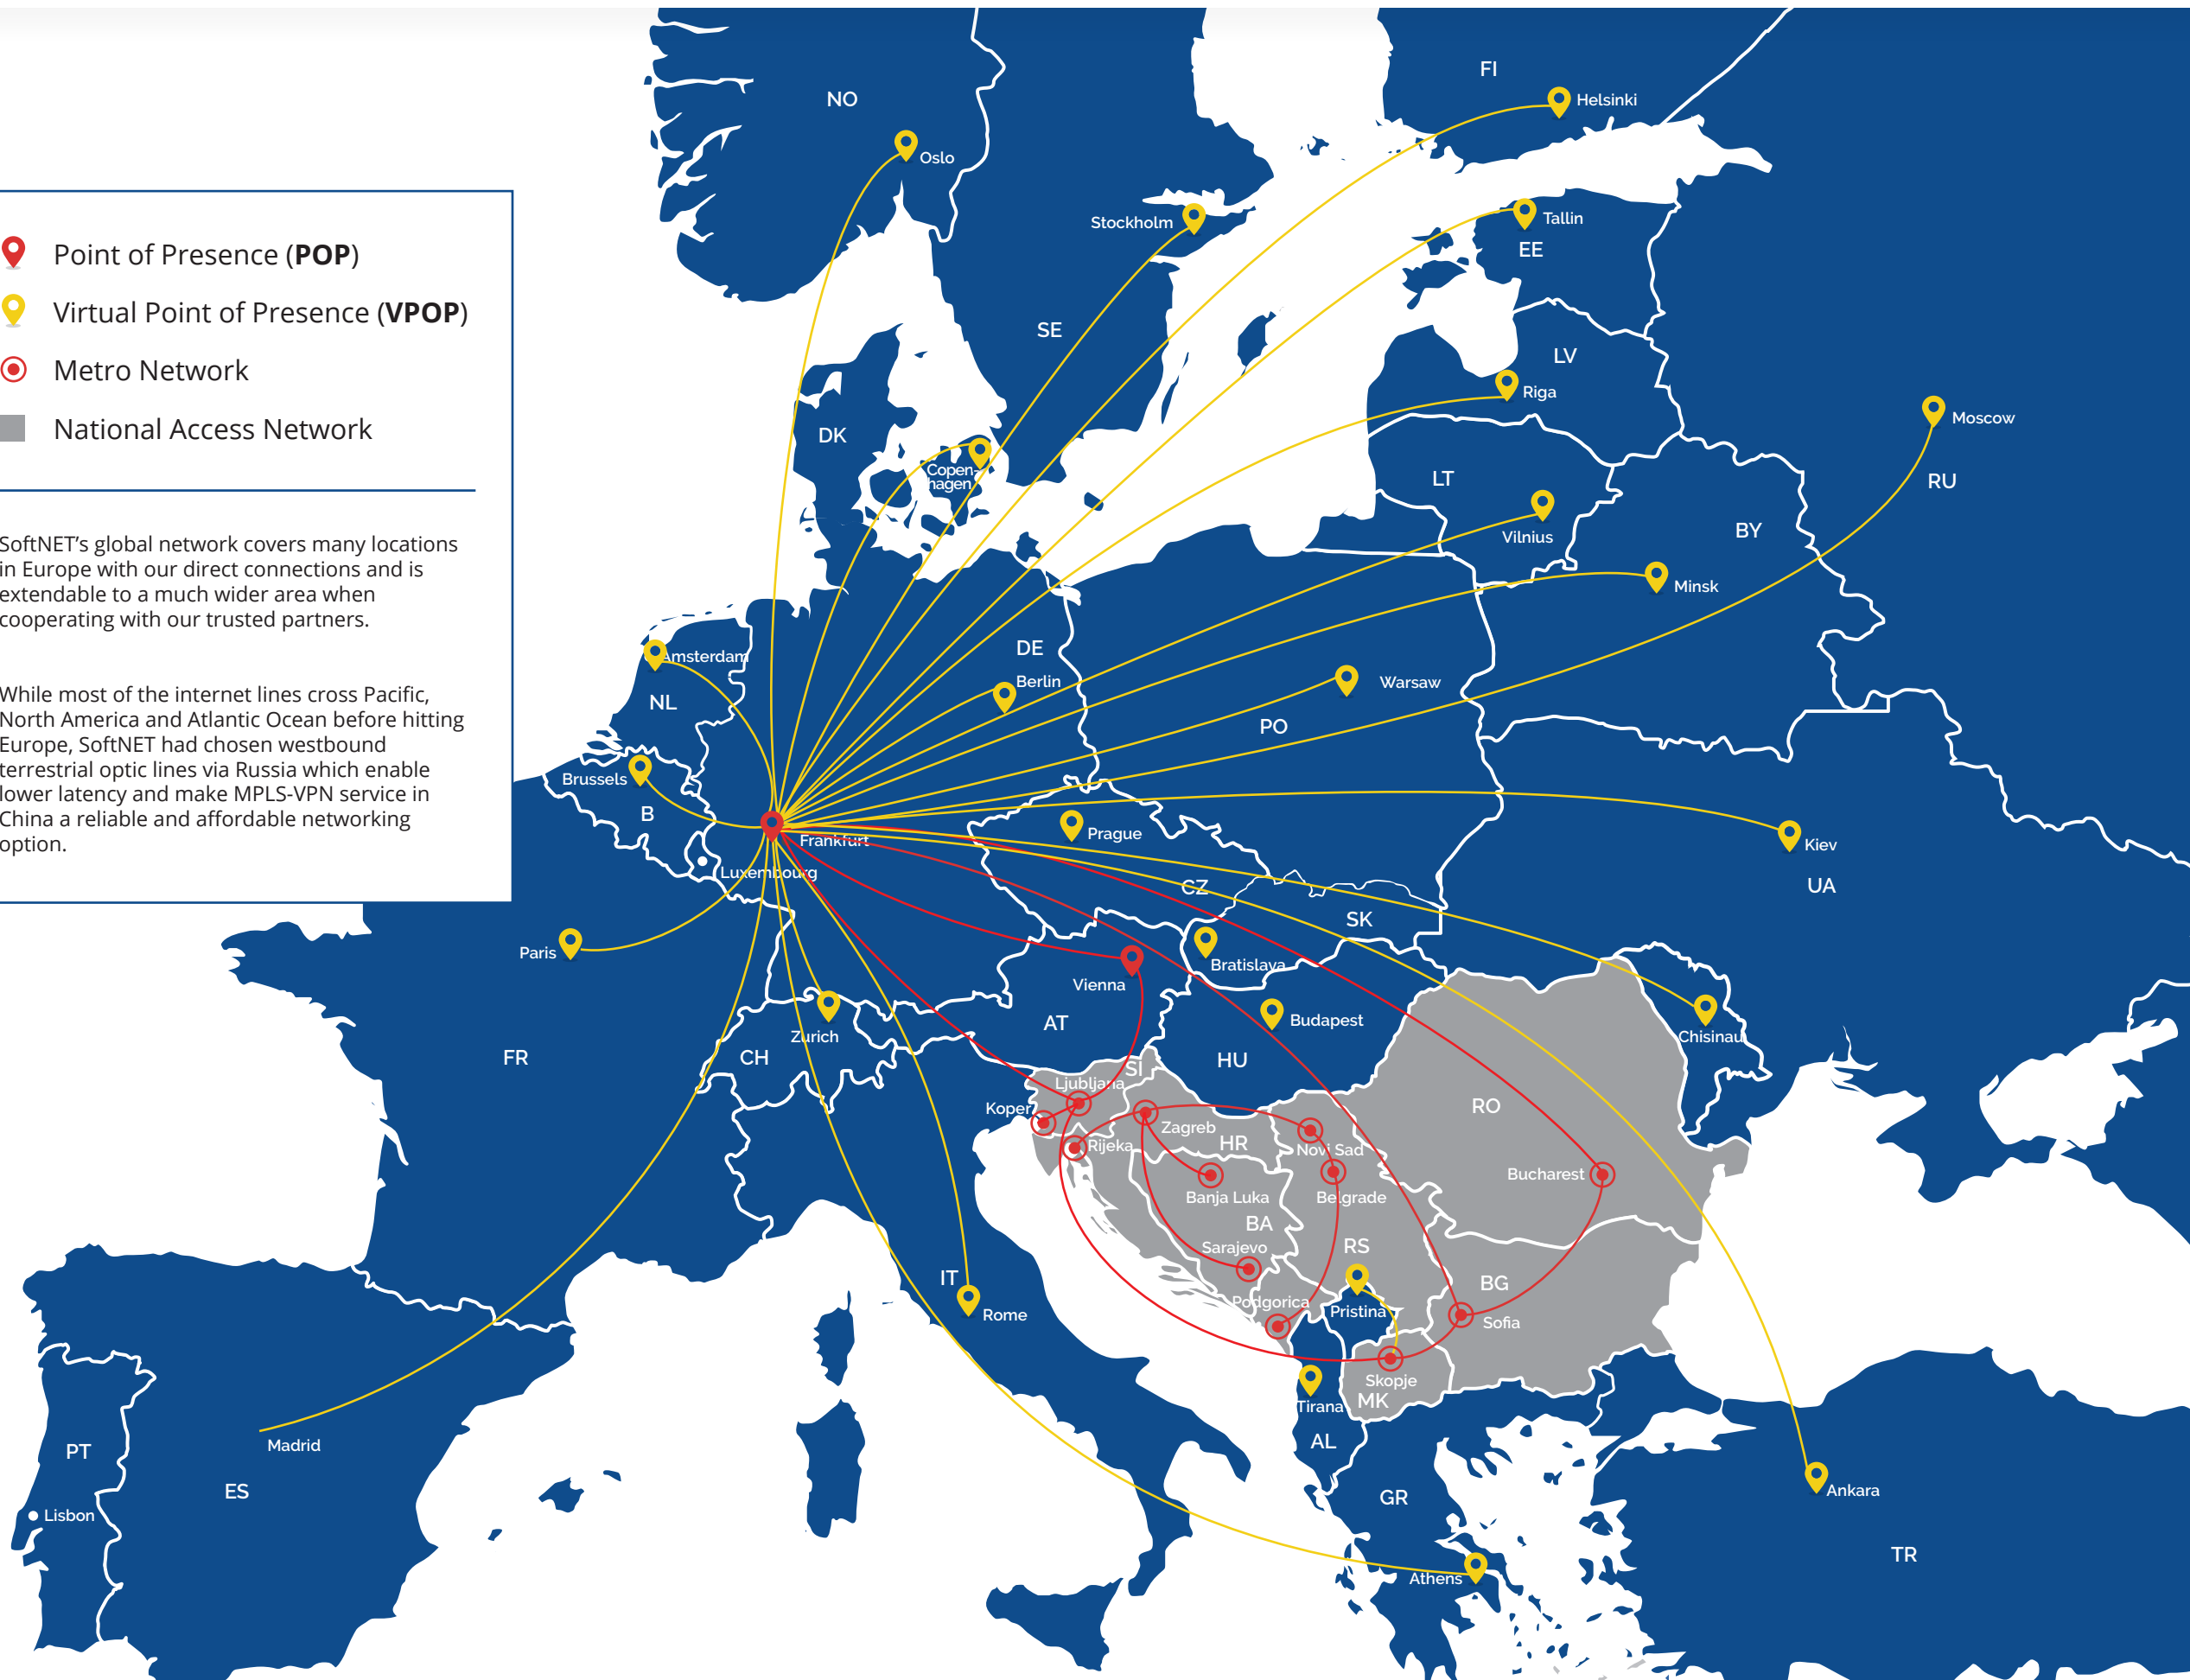

- 📍 Point of Presence (POP)
- 📍 Virtual Point of Presence (VPOP)
- 📍 Metro Network
- National Access Network

SoftNET's global network covers many locations in Europe with our direct connections and is extendable to a much wider area when cooperating with our trusted partners.

While most of the internet lines cross Pacific, North America and Atlantic Ocean before hitting Europe, SoftNET had chosen westbound terrestrial optic lines via Russia which enable lower latency and make MPLS-VPN service in China a reliable and affordable networking option.